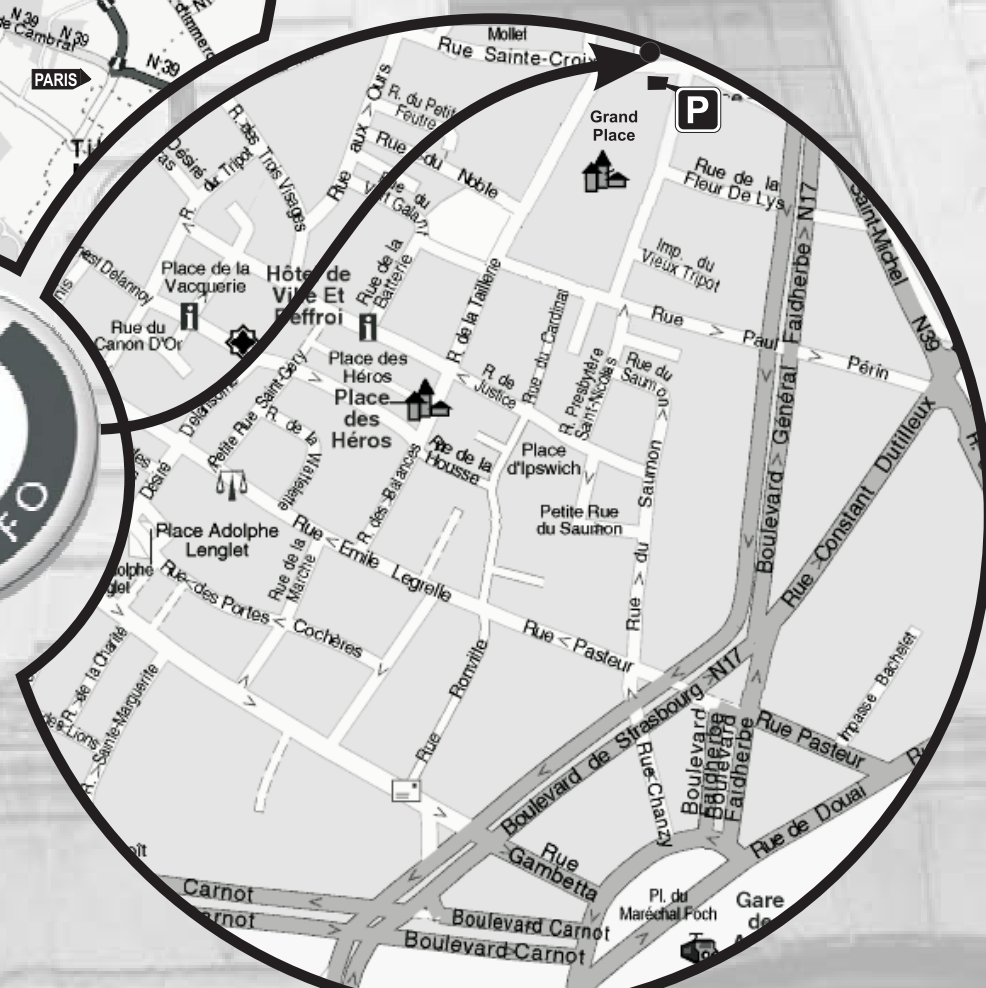

TGV to ARRAS (direct 50 mn).

From PARIS

Take the A1 motorway, follow LILLE - BRUXELLES.
Exit at the junction no 15 (Tilloy les mofflaines - ARTOISPOLE).
At the first place go right, direction ARRAS.
Pass through four places and go straight up to the first traffic lights (passing near to PEUGEOT cars on your right), go straight.
At the next traffic lights go straight crossing the railway bridge up to TOTAL gas service, then turn right.
At the junction turn left and go straightup to the traffic lights, go straight direction "Grand'Place".

From LILLE

Take the A1 motorway, follow PARIS.
Exit at the junction no 16 (Fresnes les Montauban-ACTIPARC).
Follow ARRAS, go straight.
In ARRAS at the first traffic lights (carrefour Jean MONET) go straight to the next traffic lights and then turn right.

From PARIS - GARE du NORD

TGV to ARRAS (direct 50 mn).

From PARIS

Take the A1 motorway, follow LILLE - BRUXELLES.
 Exit at the junction no 15 (Tilloy les moufflines - ARTOISPOLE).
 At the first place go right, direction ARRAS.
 At the second place go straight.
 At the third place go straight (passing near to HAAGEN-DAZS on your right).
 At the fourth place go straight (passing near to LAPEYRE on your left).
 At the fifth place go straight (passing near to RENAULT cars on your left).
 At the traffic lights go straight (passing near to PEUGEOT cars on your right).
 At the next traffic lights go straight crossing the railway bridge up to TOTAL gas service, then turn right.
 At the junction turn left and go straight.
 At the traffic lights go straight direction "Grand'Place".

From LILLE

Take the A1 motorway, follow PARIS.
 Exit at the junction no 16 (Fresnes les Montauban - ACTIPARC).
 Follow ARRAS, go straight.
 In ARRAS at the first traffic lights (carrefour Jean MONET) go straight to the next traffic lights and then turn right.