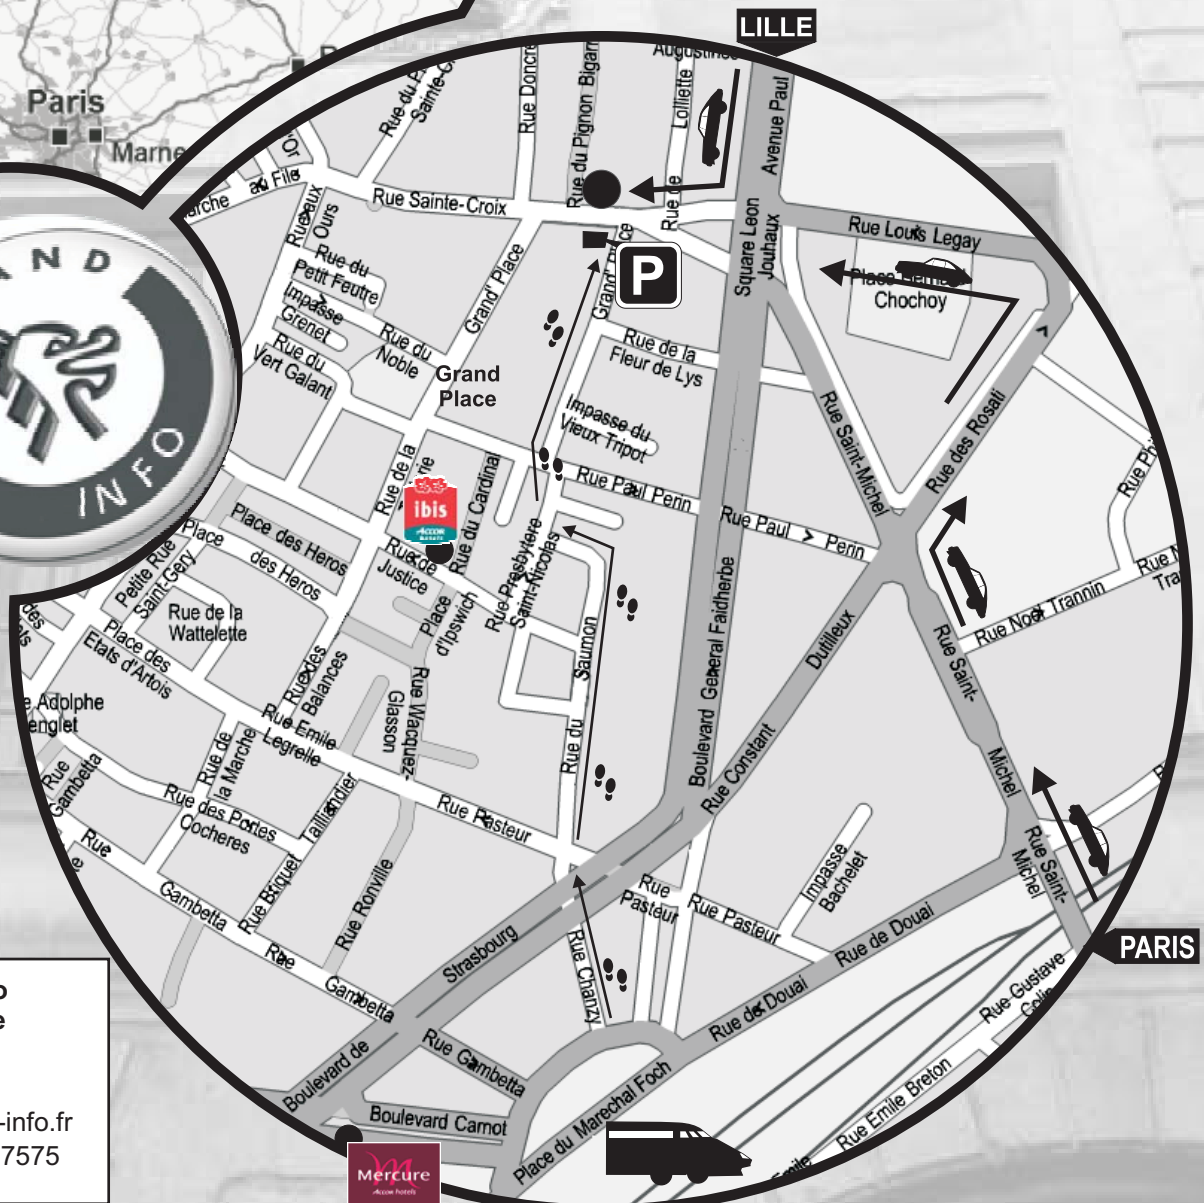

TGV to ARRAS (direct 50 mn).

From PARIS

Take the A1 motorway, follow LILLE - BRUXELLES.
Exit at the junction no 15 (Tilloy les mofflaines - ARTOISPOLE).
At the first place go right, direction ARRAS.
Pass through four places and go straight up to the first traffic lights (passing near to PEUGEOT cars on your right), go straight.
At the next traffic lights go straight crossing the railway bridge up to TOTAL gas service, then turn right.
At the junction turn left and go straightup to the traffic lights, go straight direction "Grand'Place".

From LILLE

Take the A1 motorway, follow PARIS.
Exit at the junction no 16 (Fresnes les Montauban-ACTIPARC).
Follow ARRAS, go straight.
In ARRAS at the first traffic lights (carrefour Jean MONET) go straight to the next traffic lights and then turn right.

From PARIS - GARE du NORD

TGV to ARRAS (direct 50 mn).

From PARIS

Take the A1 motorway, follow LILLE - BRUXELLES.
 Exit at the junction no 15 (Tilloy les moufflines - ARTOISPOLE).
 At the first place go right, direction ARRAS.
 At the second place go straight.
 At the third place go straight (passing near to HAAGEN-DAZS on your right).
 At the fourth place go straight (passing near to LAPEYRE on your left).
 At the fifth place go straight (passing near to RENAULT cars on your left).
 At the traffic lights go straight (passing near to PEUGEOT cars on your right).
 At the next traffic lights go straight crossing the railway bridge up to TOTAL gas service, then turn right.
 At the junction turn left and go straight.
 At the traffic lights go straight direction "Grand'Place".

From LILLE

Take the A1 motorway, follow PARIS.
 Exit at the junction no 16 (Fresnes les Montauban - ACTIPARC).
 Follow ARRAS, go straight.
 In ARRAS at the first traffic lights (carrefour Jean MONET) go straight to the next traffic lights and then turn right.