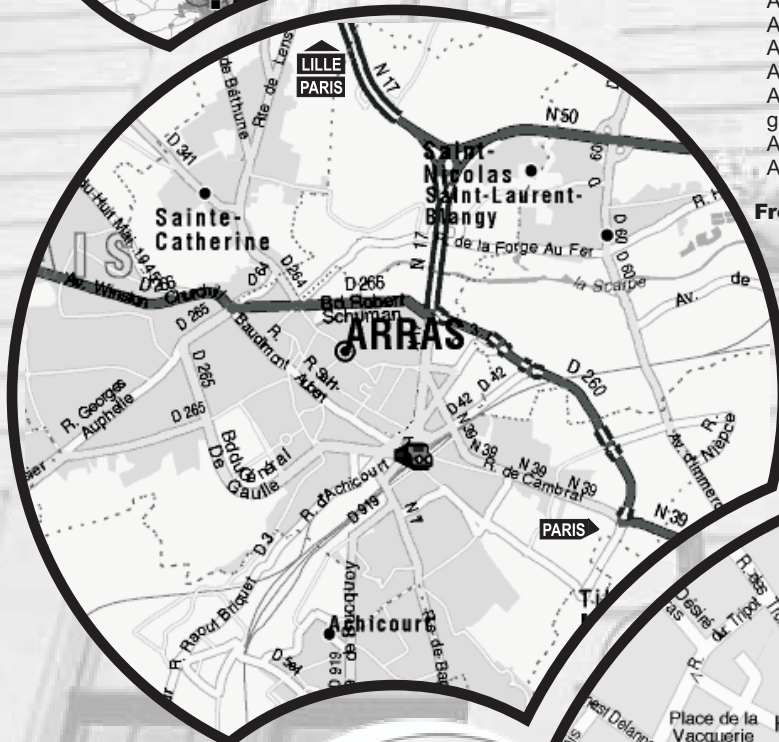

TGV to ARRAS (direct 50 mn).

From PARIS

Take the A1 motorway, follow LILLE - BRUXELLES.
Exit at the junction no 15 (Tilloy les mofflaines - ARTOISPOLE).
At the first place go right, direction ARRAS.
Pass through four places and go straight up to the first traffic lights (passing near to PEUGEOT cars on your right), go straight.
At the next traffic lights go straight crossing the railway bridge up to TOTAL gas service, then turn right.
At the junction turn left and go straightup to the traffic lights, go straight direction "Grand'Place".

From LILLE

Take the A1 motorway, follow PARIS.
Exit at the junction no 16 (Fresnes les Montauban-ACTIPARC).
Follow ARRAS, go straight.
In ARRAS at the first traffic lights (carrefour Jean MONET) go straight to the next traffic lights and then turn right.

From PARIS - GARE du NORD

TGV to ARRAS (direct 50 mn).

From PARIS

Take the A1 motorway, follow LILLE - BRUXELLES.
 Exit at the junction no 15 (Tilloy les moufflines - ARTOISPOLE).
 At the first place go right, direction ARRAS.
 At the second place go straight.
 At the third place go straight (passing near to HAAGEN-DAZS on your right).
 At the fourth place go straight (passing near to LAPEYRE on your left).
 At the fifth place go straight (passing near to RENAULT cars on your left).
 At the traffic lights go straight (passing near to PEUGEOT cars on your right).
 At the next traffic lights go straight crossing the railway bridge up to TOTAL gas service, then turn right.
 At the junction turn left and go straight.
 At the traffic lights go straight direction "Grand'Place".

From LILLE

Take the A1 motorway, follow PARIS.
 Exit at the junction no 16 (Fresnes les Montauban - ACTIPARC).
 Follow ARRAS, go straight.
 In ARRAS at the first traffic lights (carrefour Jean MONET) go straight to the next traffic lights and then turn right.